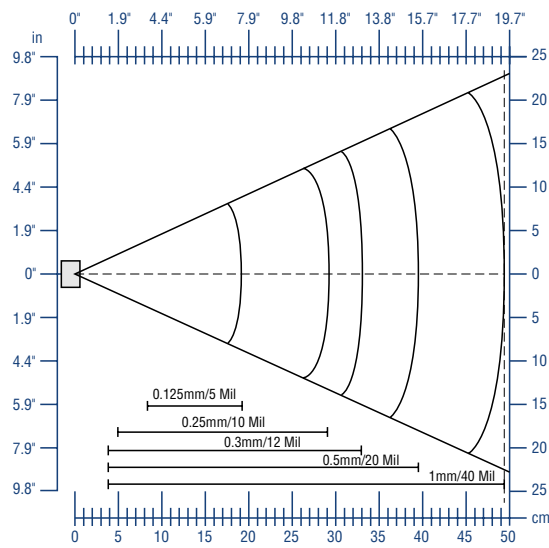

Reading Distance on other Symbologies

上海公司：

电话：021-52398051 / 2 / 9

传真：021-52398069

地址：上海市中山北路3000号(曹杨路口)长城大厦1008室

无锡公司：

电话：0510-85219930、85226320、85227520

传真：0510-85227520

地址：无锡长江路5号东方银座大厦5-2号306室

香港公司：

电话：(86)13906203336

传真：0512-65240622

地址：香港中环荷李活道32号建业荣基中心9楼901B

苏州公司：

电话：0512-65240661、65245807、65241193

传真：0512-65240622

地址：苏州市干将东路879号瑞基大厦6层