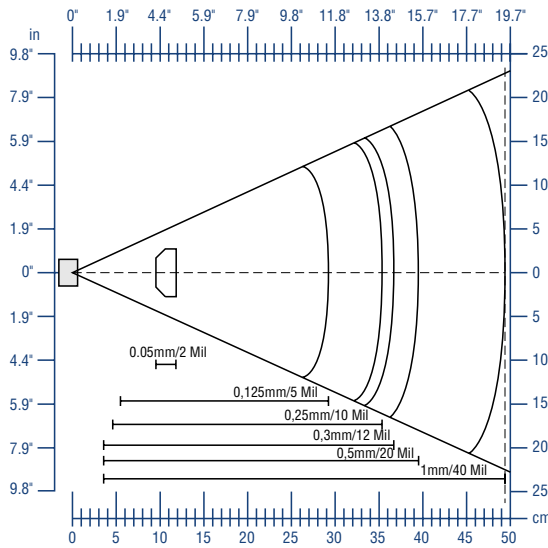

Bar Code Symbologies

UPC (E&A), EAN, Code 11, Code 39, Code 128, UCC EAN 128, ISBN, ISBT, Interleaved 2 of 5, Codabar, Code 93, MSI, Plessey, Telepen, ISBT 128

Scanning Performance

Scan rate: 270 scans/s
Minimum X dimension: down to 0.05 mM (2mil) on Code 39
Depth of field: 2.3 to 48.3 cm (0.9 to 19.0")
Scan angles: 48° nominal
PCR: down to 20%
Code width: up to 18 cm (7.0") on 0.3 mm (12mil) resolution code
Skew: ±48°
Pitch: ±48°

Accessories

062443 Scanner Pouch
068174 Holster and Belt
068175 Vehicle Mount Holder
068176 Wall Mount Holder
068483 Desk Mount Holder
068484 Hands-free Stand

Environment

Operating Temperature: -30 to 60° C (-22 to 140° F)
Storage Temperature: -40 to 60° C (-40 to 140° F)
Humidity: 5% to 95% (non-condensing)
Shock and Vibration Protection: Shock: 2000G / Vibration: 50G r.m.s.
Rain and Dust Resistance: Sealed against windblown rain and dust
Drop Survival: 26 six foot drops to concrete

Regulatory Approvals

Not available yet

Intermec reserves the right to make changes without notice to any products herein for any reason at any time, including but not limited to improving the reliability, form, fit, function or design. Please contact Intermec for current price list and availability.

Reading Distance on Code 39*